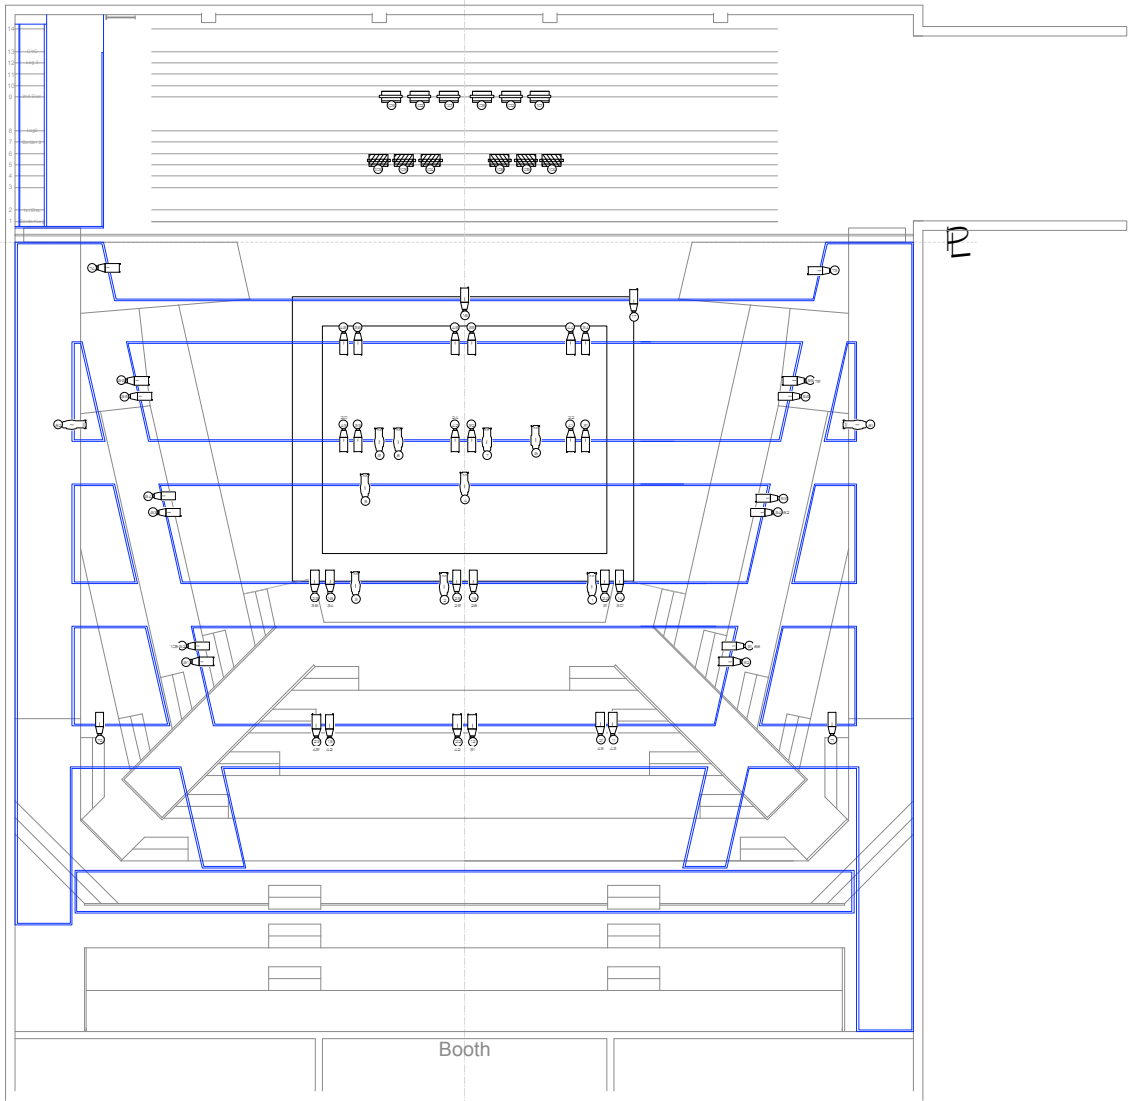

CP

Booth

**Orestes Channel Hookup**

Channel	Dimmer	Type	Wattage	Purpose		Position
1		36° Source Four		Nurse's Special		
2		36° Source Four		DC Special		
3		36° Source Four		Desk Special		
4		36° Source Four		CC Special		
5		36° Source Four		Orestes' Special		
6		36° Source Four		Tapemouth Special		
7		36° Source Four		Nod Special		
8		36° Source Four		William Special		
9		36° Source Four		John Special		
11	43	Berkey 40°	1k	Front Warm DL		#2 Cat US
12	51	Berkey 40°	1k	Front Warm DC		#2 Cat US
13	42	Berkey 40°	1k	Front Warm DR		#2 Cat US
14	30	Berkey 40°	1k	Front Warm UL		#3 Cat US
15	28	Berkey 40°	1k	Front Warm UC		#3 Cat US
16	34	Berkey 40°	1k	Front Warm UR		#3 Cat US
21	45	Berkey 40°	1k	Front Cool DL		#2 Cat US
22	42	Berkey 40°	1k	Front Cool DC		#2 Cat US
23	49	Berkey 40°	1k	Front Cool DR		#2 Cat US
24	31	Berkey 40°	1k	Front Cool UL		#3 Cat US
25	29	Berkey 40°	1k	Front Cool UC		#3 Cat US
26	36	Berkey 40°	1k	Front Cool UR		#3 Cat US
31		Berkey 40°	1k	BX WM DL		#4 Cat US
32		Berkey 40°	1k	BX WM DC		#4 Cat US
33		Berkey 40°	1k	BX WM DR		#4 Cat US
34		Berkey 40°	1k	BX WM UL		#5 Cat DS
35		Berkey 40°	1k	BX WM UC		#5 Cat DS
36		Berkey 40°	1k	BX WM UR		#5 Cat DS
41	22	Berkey 40°	1k	BX CL DL		#4 Cat US
42	24	Berkey 40°	1k	BX CL DC		#4 Cat US
43	20	Berkey 40°	1k	BX CL DR		#4 Cat US
44		Berkey 40°	1k	BX CL UL		#5 Cat DS
45		Berkey 40°	1k	BX CL UC		#5 Cat DS
46		Berkey 40°	1k	BX CL UR		#5 Cat DS
51	88	Berkey 40°	1k	SL Side DS		
52	82	Berkey 40°	1k	SL Side MS		
53	79	Berkey 40°	1k	SL Side US		
54	105	Berkey 40°	1k	SR Side DS		
55		Berkey 40°	1k	SR Side MS		
56		Berkey 40°	1k	SR Side US		